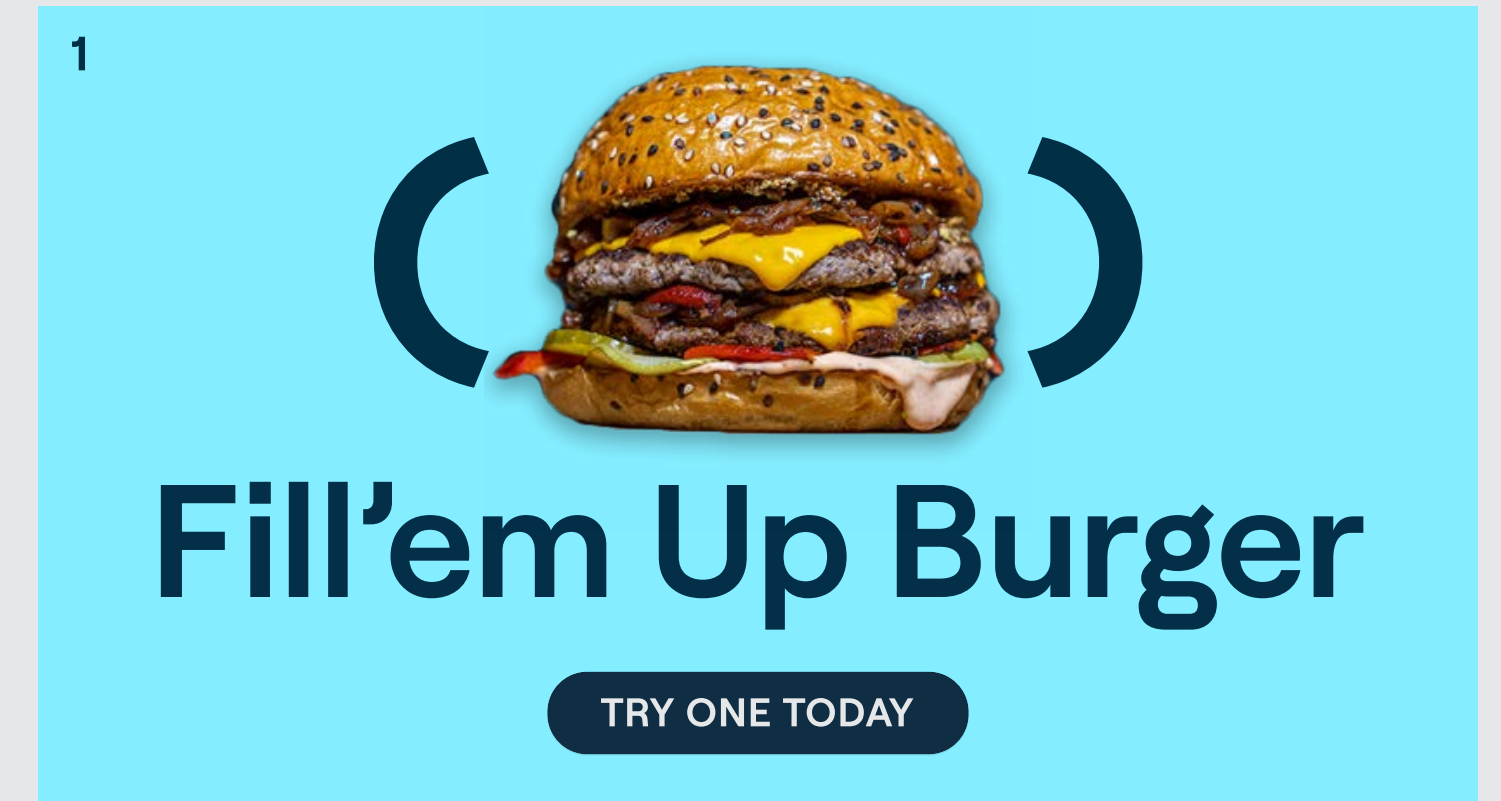

MOBI Promo Banner Dimensions

DESKTOP

2400

MOBILE

1080

2400x600px

1080x600px

Please stick to these dimensions to get the best experience for your customers. If your banner includes an **Action**, we recommend adding a **button** to the image to show the user that they are clickable. Example banner Actions: 1—**Open Product**: Fill'em Up Burger. 2—**Add Voucher**: welcome-10 for 10% off the customers first order. Adding multiple banners to a location activates the banners carousel.